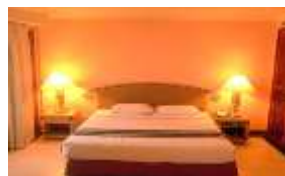

CORUS PARADISE RESORT, PORT DICKSON

FIT/GIT ROOM RATES

Room Type Valid till 31 March 2014	Weekdays (Sun – Thu)	Weekend (Fri & Sat)	Eve & Public Holiday
	Single / Double	Single / Double	Single / Double
Deluxe Room	RM 259	RM 299	RM 329

Rates Inclusive:

- ❖ Room with breakfast